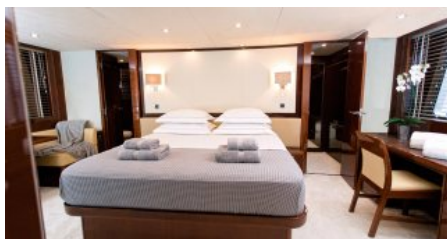

[More photos](#)

ENQUIRE NOW

+44 20 45 773 007
+1 646 905 0707
+33 749 41 21 53
+971 555 129 065

info@yachthunter.com
yachthunter.com

Scan the QR code for more information