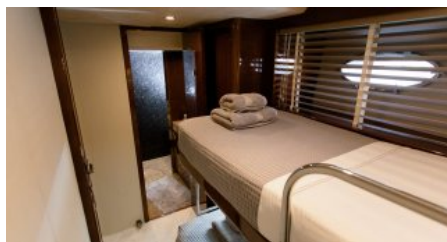

[More photos](#)

ENQUIRE NOW

+44 20 45 773 007
+1 646 905 0707
+33 749 41 21 53
+971 555 129 065

info@yachthunter.com
yachthunter.com

Scan the QR code for more information