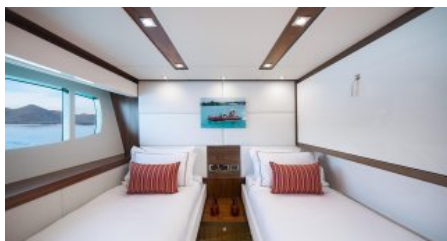

[More photos](#)

ENQUIRE NOW

+44 20 45 773 007
+33 749 41 21 53
+971 555 129 065
info@yachthunter.com
yachthunter.com

Scan the QR code for more information