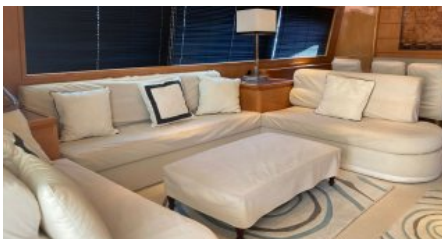

CRUISING SPEED
14,0 knots

AMENITIES

Sun Deck, Wi-Fi, Swimming platform, Sunpads, Deck Jacuzzi, Air Conditioning

TOYS

Water-Ski, Wake Board, Paddleboards; Paddle Board; Stand-up Paddle-board; Paddleboard; Stand-up Paddleboard; Stand-up Paddle Board; SUP; SUP Board; Paddleboard, Kayak, Doughnut, Snorkeling Gear; Snorkelling Equipment