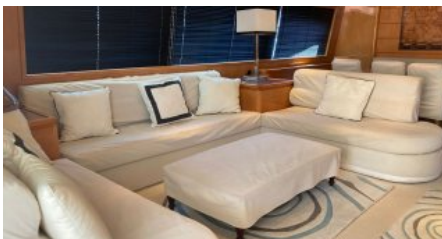

BUILDER
Falcon

GUESTS
10

YACHT TYPE
Motor

SPECIFICATION

DIMENSIONS

LENGTH
27,0m.
BEAM
6,4m.
DRAFT
1,8m.

SPEED

CRUISING SPEED
14,0 knots