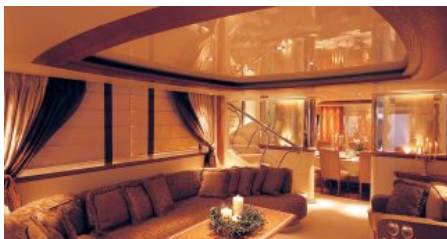

[More photos](#)

ENQUIRE NOW

+44 20 45 773 007
+1 646 905 0707
+33 749 41 21 53
+971 555 129 065

info@yachthunter.com
yachthunter.com

Scan the QR code for more information