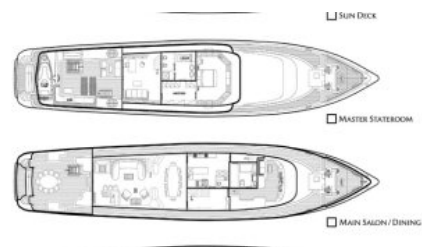

CHARTER DESTINATIONS
Mediterranean

GUESTS
10

YACHT TYPE
Motor

SPECIFICATION

DIMENSIONS

LENGTH
42,6m.
BEAM
7,4m.
DRAFT
2,5m.

SPEED

CRUISING SPEED
13,0 knots