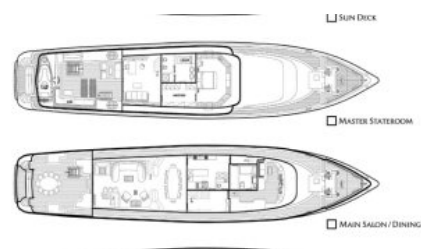

Yacht Name:

**GELLY**

PRICE FROM  
**€ 75 000 PER WEEK**

YEAR BUILT  
1992

CABINS  
5

**SPECIFICATION**

**DIMENSIONS**

LENGTH  
42,6m.  
BEAM  
7,4m.  
DRAFT  
2,5m.

LENGTH  
43m./(139'9")

CREW  
9

**SPEED**

CRUISING SPEED  
13,0 knots

BUILDER  
Marine Industrial Technologies

CHARTER DESTINATIONS  
Greece

GUESTS  
10

YACHT TYPE  
Motor