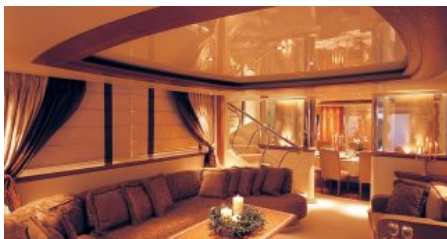

CHARTER DESTINATIONS
Mediterranean

GUESTS
10

YACHT TYPE
Motor

SPECIFICATION

DIMENSIONS

LENGTH
42,6m.
BEAM
7,4m.
DRAFT
2,5m.

SPEED

CRUISING SPEED
13,0 knots