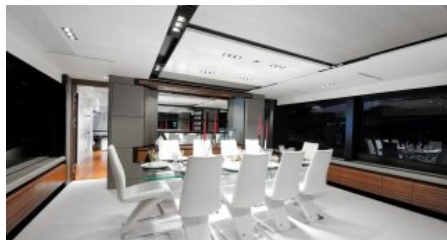

SPEED

CRUISING SPEED
20,0 knots
MAXIMUM SPEED
24,0 knots

AMENITIES

Air Conditioning, Jacuzzi, Gym, Stabilisers at anchor, Stabilisers underway, WiFi

TENDERS & TOYS

Williamson 5.65m 195hp Sea-Doo jetski 230hp 2023 Seabob F5S Liftfoil 2x standup paddle boards 2 x inflatable canoes Jobe Roamer (2 person) Jobe Sonar (2 person) Jobe Air Head Sports Stuff Big Mable (2 person) Waterskis Kneboard Wakeboard