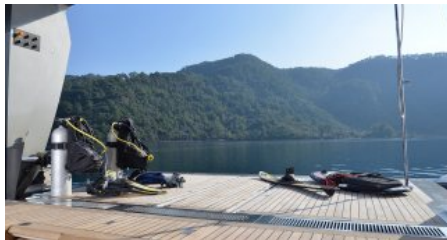

SPEED

CRUISING SPEED
20,0 knots
MAXIMUM SPEED
24,0 knots

AMENITIES

Air Conditioning, Jacuzzi, Gym, Stabilisers at anchor, Stabilisers underway, WiFi

TENDERS & TOYS

Williamson 5.65m 195hp Sea-Doo jetski 230hp 2023 Seabob F5S Liftfoil 2x standup paddle boards 2 x inflatable canoes Jobe Roamer (2 person) Jobe Sonar (2 person) Jobe Air Head Sports Stuff Big Mable (2 person) Waterskis Kneboard Wakeboard