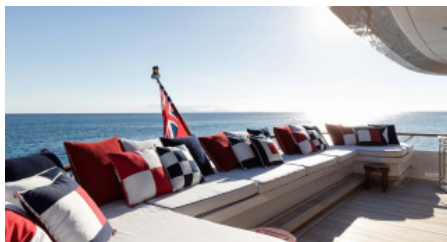

[More photos](#)

ENQUIRE NOW

+44 20 45 773 007
+33 749 41 21 53
+971 555 129 065
info@yachthunter.com
yachthunter.com

Scan the QR code for more information