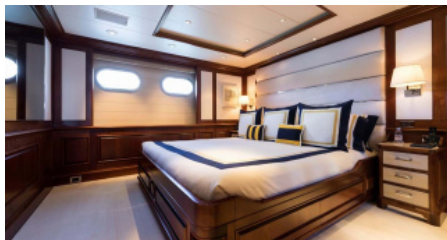

[More photos](#)

ENQUIRE NOW

+44 20 45 773 007
+33 749 41 21 53
+971 555 129 065
info@yachthunter.com
yachthunter.com

Scan the QR code for more information