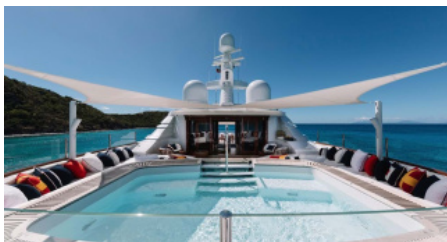

[More photos](#)

ENQUIRE NOW

+44 20 45 773 007
+33 749 41 21 53
+971 555 129 065
info@yachthunter.com
yachthunter.com

Scan the QR code for more information