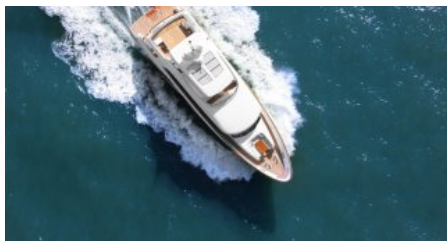

Yacht Name:

**FIREFLY****PRICE FROM  
€ 60 000 PER WEEK**YEAR BUILT  
2015CABINS  
4LENGTH  
29m./(93'10")CREW  
4BUILDER  
MulderCHARTER DESTINATIONS  
Italy  
MaltaGUESTS  
8YACHT TYPE  
Motor**SPECIFICATION****DIMENSIONS**LENGTH  
28,6m.  
BEAM  
6,9m.  
DRAFT  
2,1m.**CONFIGURATION**DOUBLE  
2  
TWIN  
2  
CONVERTIBLE  
2**SPEED**CRUISING SPEED  
13,0 knots  
MAXIMUM SPEED  
15,0 knots**AMENITIES**

Air Conditioning, Gym, At-Anchor Stabilizers, Stabilizers Underway, Wi-Fi

**TOYS**

Waverunner; Waverunners; Scooter; Sea Scooter; Sea-Scooter; Jetski; Jet-Ski; Seadoo; Sea Doo; Sea-Doo; Jet Ski, Wake Board; Wake Boards; Wakeskate; Wakeboard, Waterskis; Water-Ski; Water-Skis; Waterski Adult; Water Ski