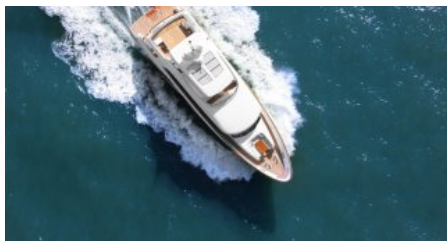

Yacht Name:

FIREFLY**PRICE FROM
€ 60 000 PER WEEK**YEAR BUILT
2015LENGTH
29m./(93'10")BUILDER
MulderGUESTS
8CABINS
4CREW
4CHARTER DESTINATIONS
MediterraneanYACHT TYPE
Motor**SPECIFICATION****DIMENSIONS**LENGTH
28,6m.
BEAM
6,9m.
DRAFT
2,1m.**CONFIGURATION**DOUBLE
2
TWIN
2
CONVERTIBLE
2**SPEED**CRUISING SPEED
13,0 knots
MAXIMUM SPEED
15,0 knots**AMENITIES**

Air Conditioning, Gym, Stabilisers at anchor, Stabilisers underway, WiFi

TENDERS & TOYS

Extender 5.2m 8 person tender with 60HP outboard Jetski 300 HP RXP RS (2017) (license needed) 2 x SUP 10.5ft Wakeboard 2x Seabobs 2x F5s Waterskis Beginner's Mono-Ski Donut - Single Use Basic Fishing Equipment Underwater Harpoon x 1 Jobe Airstream Jobe 3 person Sofa 4 x Bicycles (available upon request only)