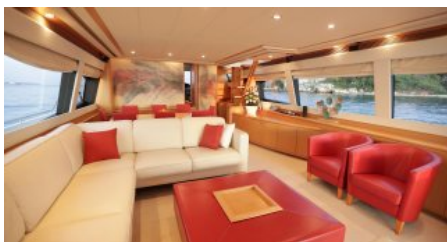

[More photos](#)

ENQUIRE NOW

+44 20 45 773 007
+1 646 905 0707
+33 749 41 21 53
+971 555 129 065

info@yachthunter.com
yachthunter.com

Scan the QR code for more information