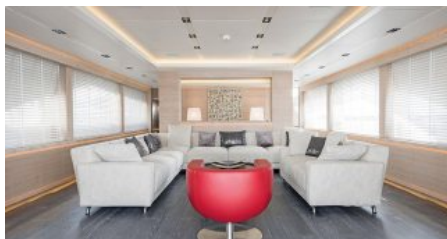

1x Seadoo Spark Jetski 1x 10m (33ft) Seawake Smeralda 320 Tender 1x iAqua Seadart Pro 2x Yamaha Seawing II 1x wakeboard 1x inflatable sofa 2x paddle boards & paddles 2x inflatable dock platforms 9x Cressi fins 9x cressi face masks 3x masks + snorkel set