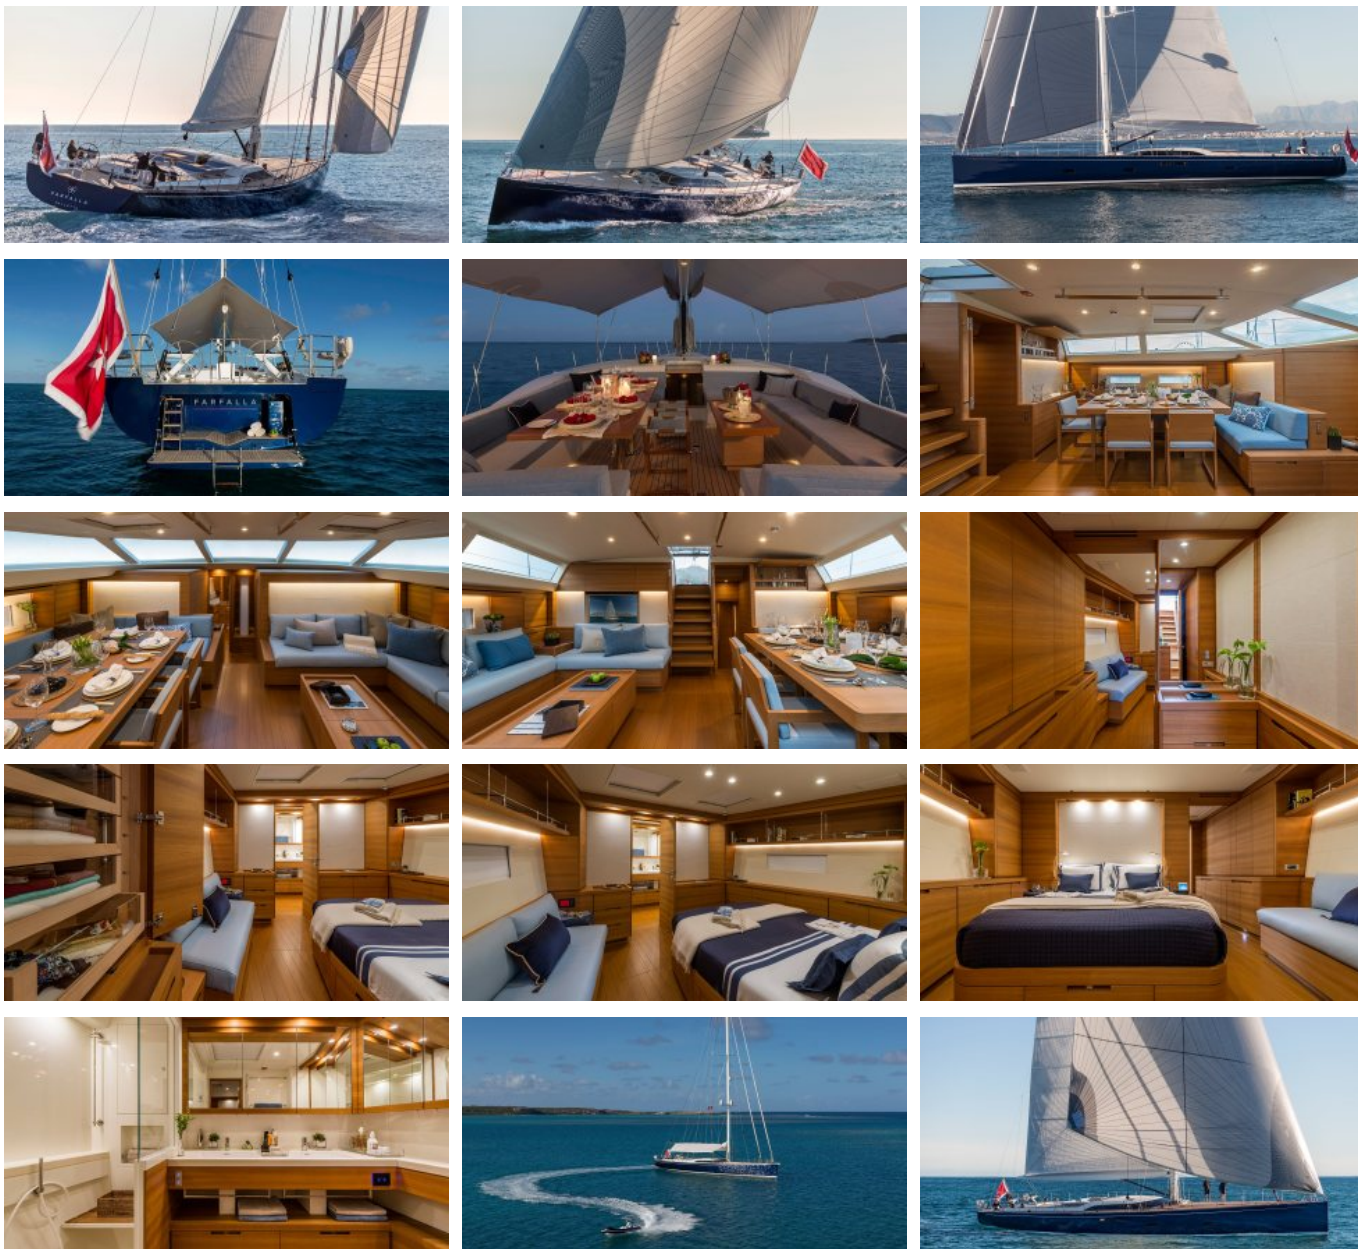

[More photos](#)

ENQUIRE NOW

+44 20 45 773 007
+33 749 41 21 53
+971 555 129 065
info@yachthunter.com
yachthunter.com

Scan the QR code for more information