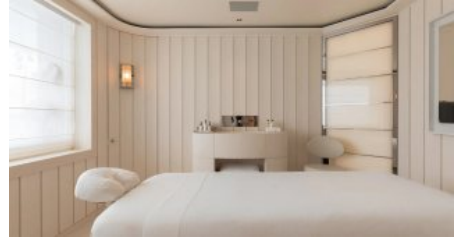

[More photos](#)

ENQUIRE NOW

+44 20 45 773 007
+33 749 41 21 53
+971 555 129 065
info@yachthunter.com
yachthunter.com

Scan the QR code for more information