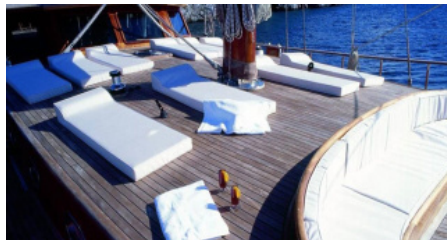

[More photos](#)

ENQUIRE NOW

+44 20 45 773 007
+33 749 41 21 53
+971 555 129 065
info@yachthunter.com
yachthunter.com

Scan the QR code for more information