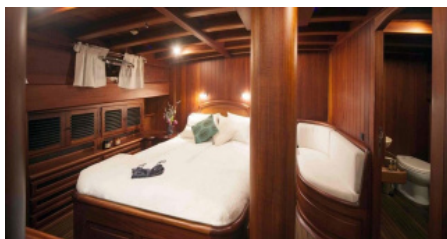

[More photos](#)

ENQUIRE NOW

+44 20 45 773 007
+33 749 41 21 53
+971 555 129 065
info@yachthunter.com
yachthunter.com

Scan the QR code for more information