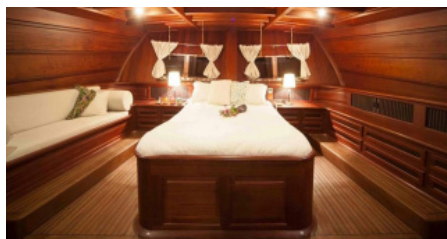

[More photos](#)

ENQUIRE NOW

+44 20 45 773 007
+33 749 41 21 53
+971 555 129 065
info@yachthunter.com
yachthunter.com

Scan the QR code for more information