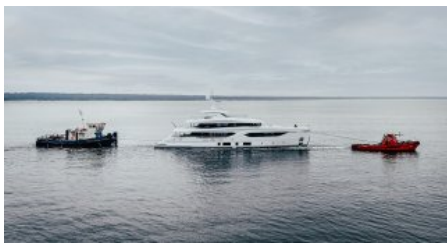

Yacht Name:

EXTRA TIME

PRICE

TBD

YEAR BUILT
2024

CABINS
5

LENGTH
44m./(145'3")

CREW
9

BUILDER
Conrad

GUESTS
10

YACHT TYPE
Motor

SPECIFICATION

DIMENSIONS

LENGTH
44,3m.
BEAM
8,9m.
DRAFT
2,5m.

SPEED

CRUISING SPEED
11,0 knots