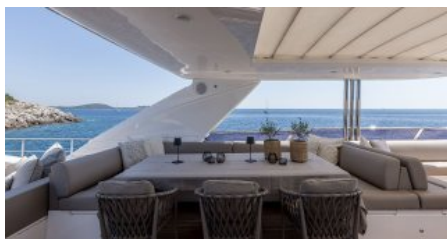

CHARTER DESTINATIONS
Mediterranean

GUESTS
10

YACHT TYPE
Motor

SPECIFICATION

DIMENSIONS

LENGTH
30,1m.
BEAM
7,1m.
DRAFT
1,8m.

SPEED

CRUISING SPEED
20,0 knots