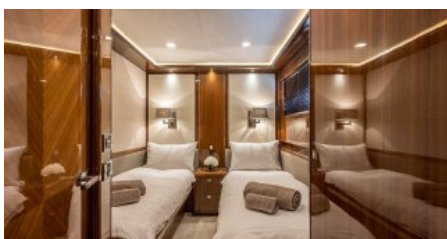

CHARTER DESTINATIONS
Mediterranean

GUESTS
10

YACHT TYPE
Motor

SPECIFICATION

DIMENSIONS

LENGTH
30,1m.
BEAM
7,1m.
DRAFT
1,8m.

SPEED

CRUISING SPEED
20,0 knots