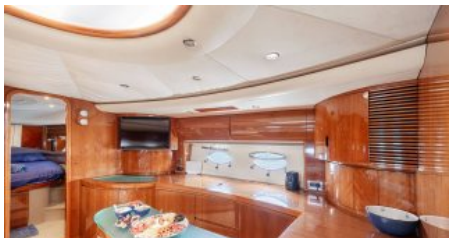

CHARTER DESTINATIONS  
Mediterranean

GUESTS  
6

YACHT TYPE  
Motor

**SPECIFICATION**

**DIMENSIONS**

LENGTH  
20,4m.  
BEAM  
5,1m.  
DRAFT  
2,5m.

**SPEED**

CRUISING SPEED  
24,0 knots