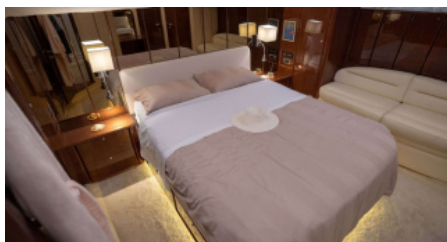

[More photos](#)

ENQUIRE NOW

+44 20 45 773 007
+33 749 41 21 53
+971 555 129 065
info@yachthunter.com
yachthunter.com

Scan the QR code for more information