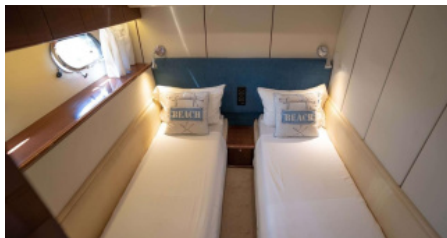

[More photos](#)

ENQUIRE NOW

+44 20 45 773 007
+33 749 41 21 53
+971 555 129 065
info@yachthunter.com
yachthunter.com

Scan the QR code for more information