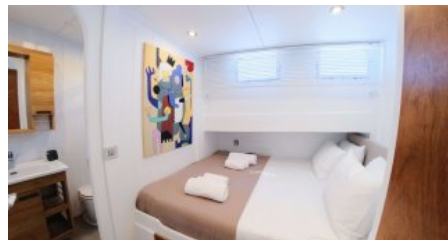

[More photos](#)

ENQUIRE NOW

+44 20 45 773 007

+1 646 905 0707

+33 749 41 21 53

+971 58 916 7360

info@yachthunter.com
yachthunter.com

Scan the QR code for more information