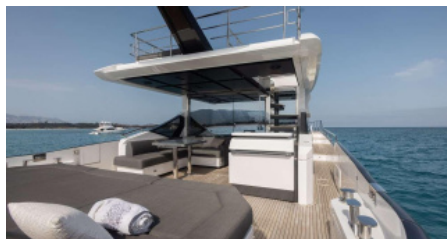

[More photos](#)

ENQUIRE NOW

+44 20 45 773 007
+33 749 41 21 53
+971 555 129 065
info@yachthunter.com
yachthunter.com

Scan the QR code for more information