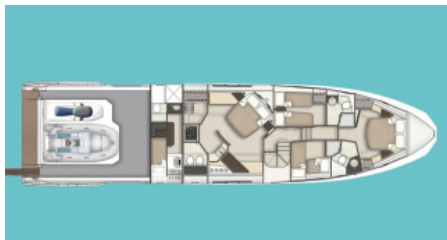

[More photos](#)

ENQUIRE NOW

+44 20 45 773 007
+33 749 41 21 53
+971 555 129 065
info@yachthunter.com
yachthunter.com

Scan the QR code for more information