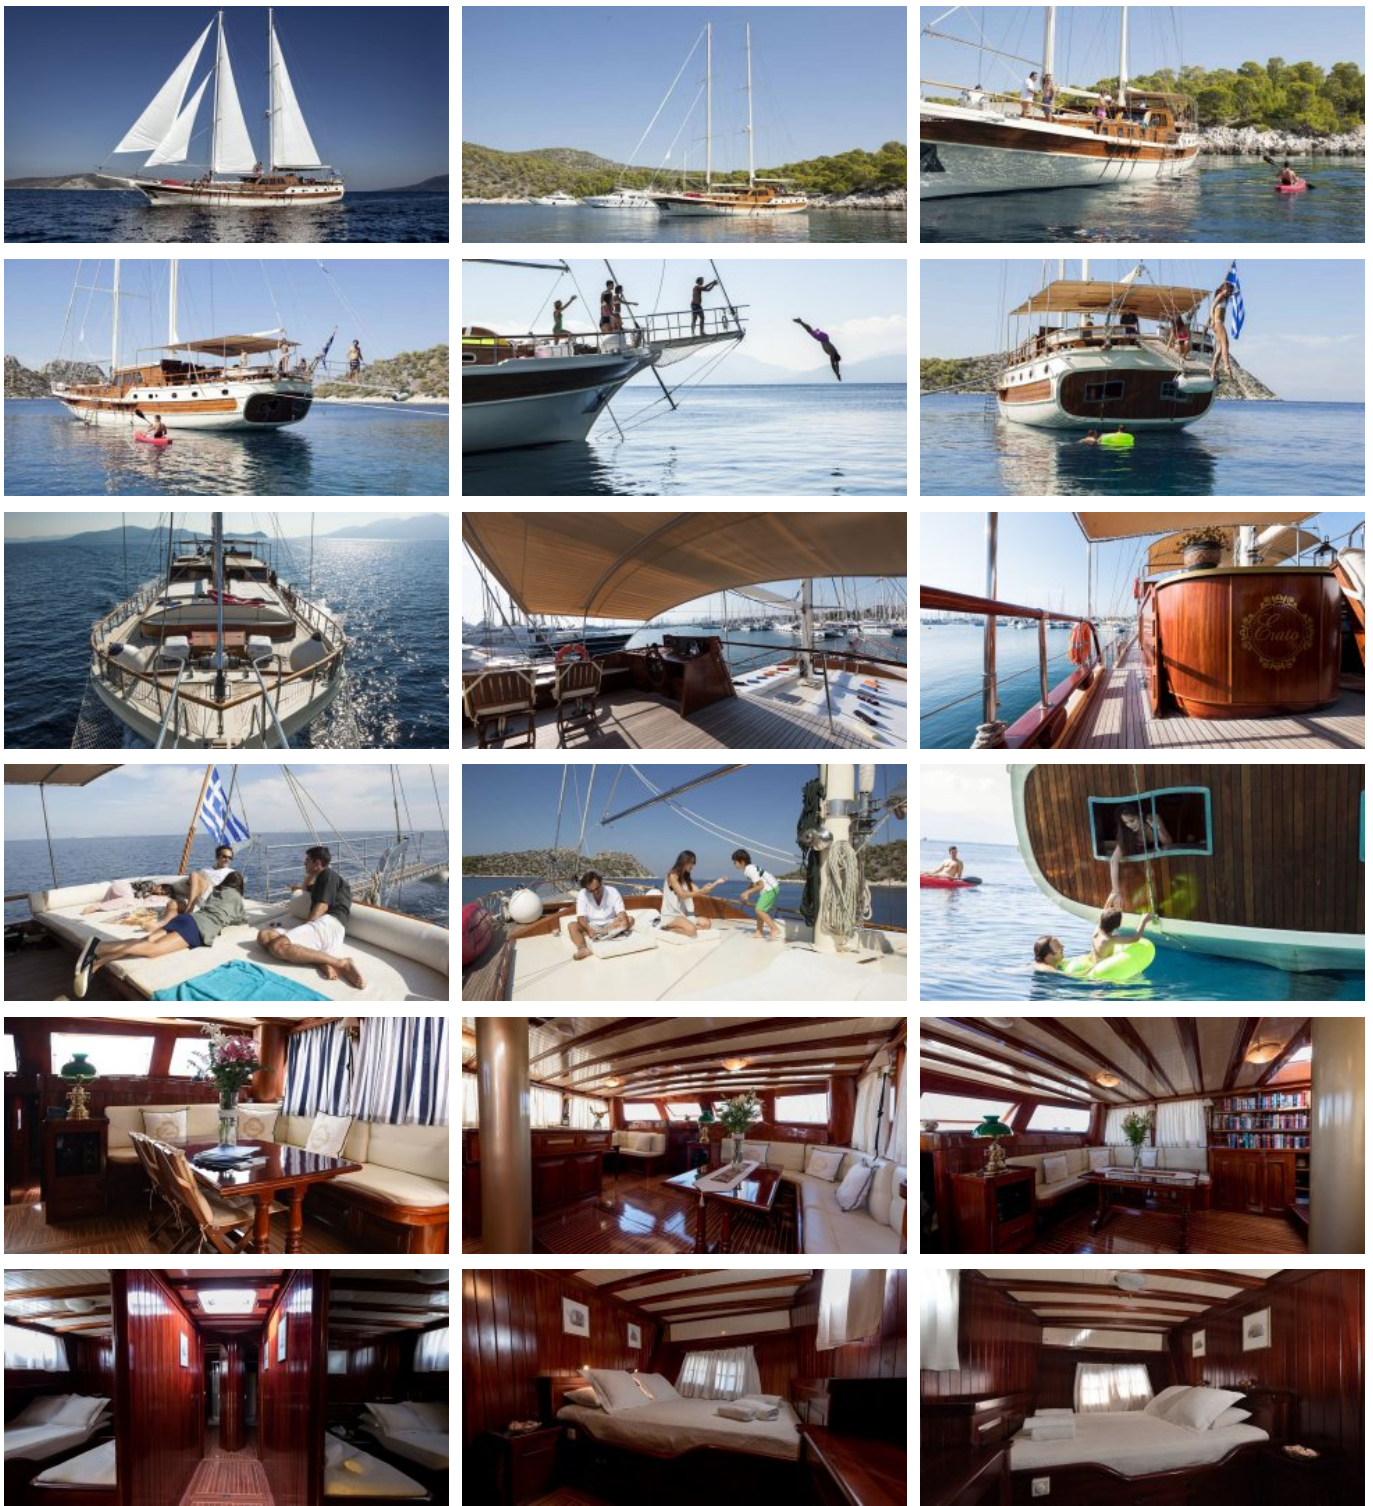

[More photos](#)

ENQUIRE NOW

+44 20 45 773 007
+1 646 905 0707
+33 749 41 21 53
+971 555 129 065

info@yachthunter.com
yachthunter.com

Scan the QR code for more information