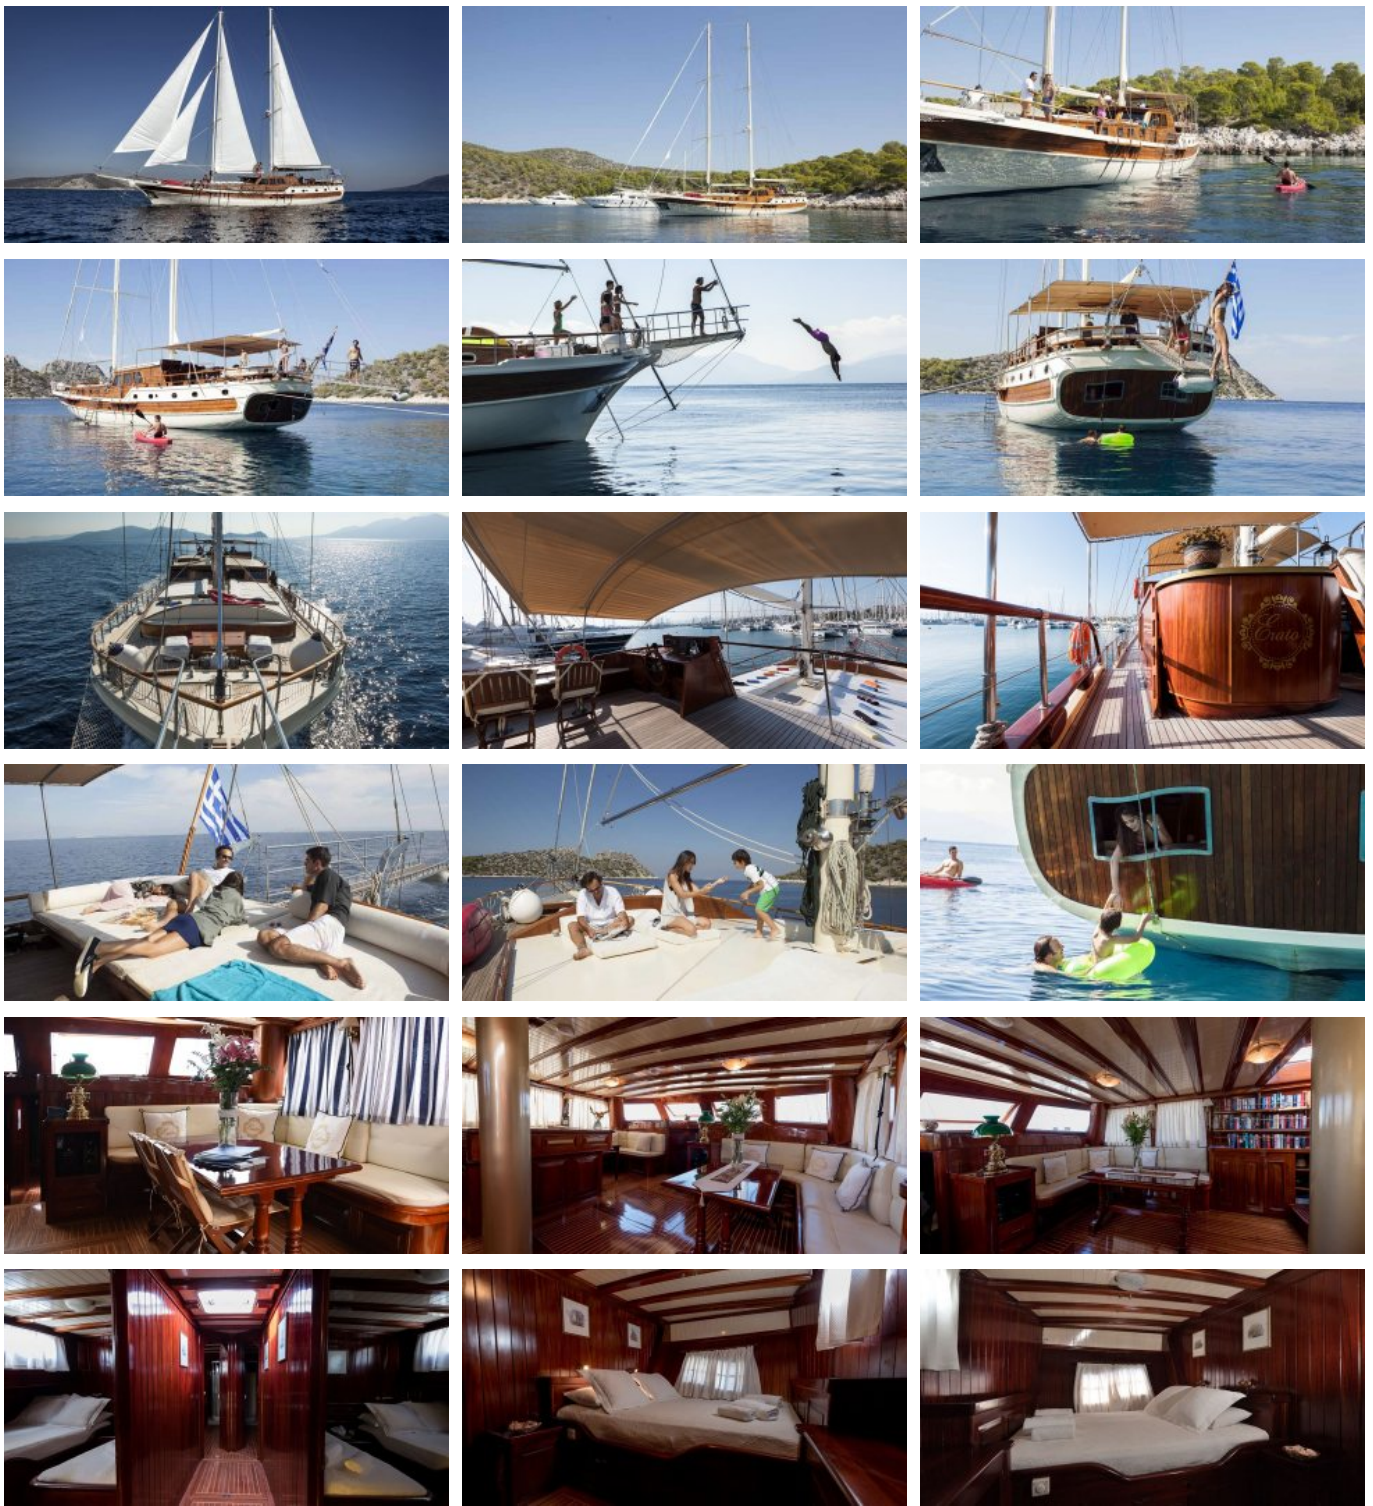

Yacht Name:

ERATO**PRICE FROM
€ 30 000 PER WEEK**YEAR BUILT / REFIT
2001 / 2015CABINS
7LENGTH
28m./(90'3")CREW
5BUILDER
Turkish ShipyardCHARTER DESTINATIONS
MediterraneanGUESTS
19YACHT TYPE
Sail**SPECIFICATION****DIMENSIONS**LENGTH
27,5m.
BEAM
7,1m.
DRAFT
3,3m.**CONFIGURATION**DOUBLE
2**SPEED**CRUISING SPEED
10,0 knots
MAXIMUM SPEED
12,0 knots**AMENITIES**

WiFi

TENDERS & TOYS

1 x Tender EVRIPUS 5m (built 2019) Outboard Suzuki 70 HP Snorkeling Equipment Fishing gears 2 canoes 3 SUP knee boards 1 sea mat (large)

[More photos](#)

ENQUIRE NOW

+44 20 45 773 007
+1 646 905 0707
+33 749 41 21 53
+971 58 916 7360