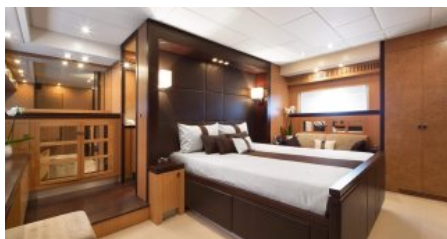

[More photos](#)

ENQUIRE NOW

+44 20 45 773 007
+33 749 41 21 53
+971 555 129 065
info@yachthunter.com
yachthunter.com

Scan the QR code for more information