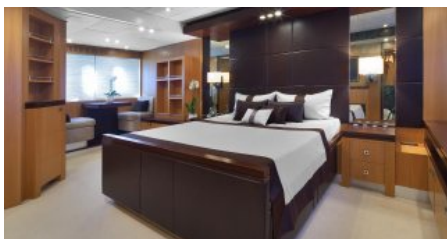

[More photos](#)

ENQUIRE NOW

+44 20 45 773 007
+33 749 41 21 53
+971 555 129 065
info@yachthunter.com
yachthunter.com

Scan the QR code for more information