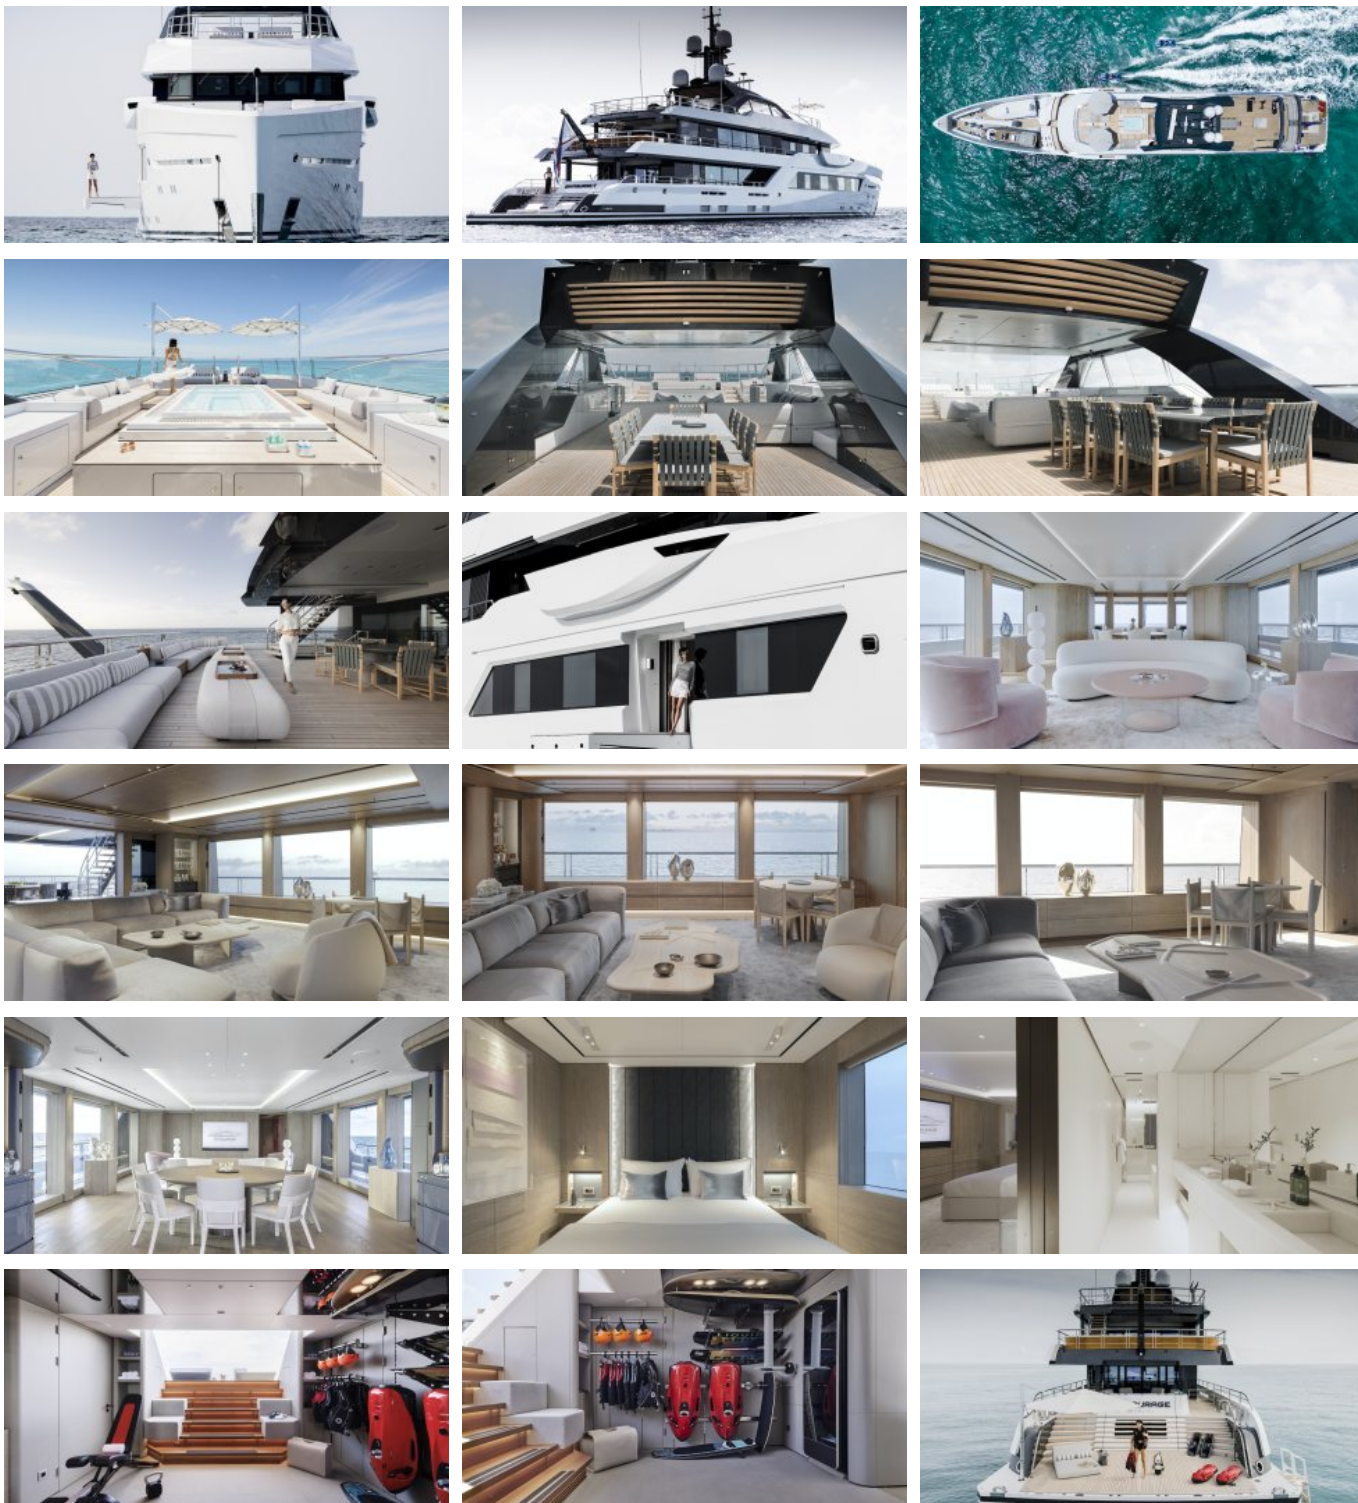

[More photos](#)

ENQUIRE NOW

+44 20 45 773 007
+1 646 905 0707
+33 749 41 21 53
+971 58 916 7360

info@yachthunter.com
yachthunter.com

Scan the QR code for more information