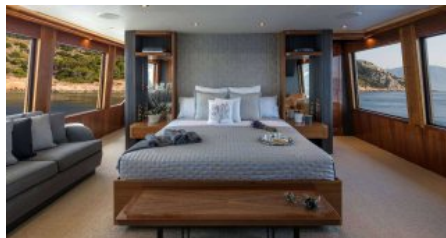

[More photos](#)

ENQUIRE NOW

+44 20 45 773 007
+1 646 905 0707
+33 749 41 21 53
+971 58 916 7360

info@yachthunter.com
yachthunter.com

Scan the QR code for more information