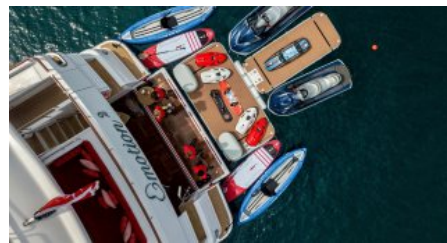

SPEED

CRUISING SPEED
12,0 knots
MAXIMUM SPEED
13,0 knots

AMENITIES

Air Conditioning, Gym, Jacuzzi

TOYS

Waverunner; Waverunners; Scooter; Sea Scooter; Sea-Scooter; Jetski; Jet-Ski; Seadoo; Sea Doo; Sea-Doo; Jet Ski, Waterskis; Water-Ski; Water-Skis; Waterski Adult; Water Ski, Wake Board; Wake Boards; Wakeskate; Wakeboard, Banana; Banana Boat; Doughnut; Inflatable Tube; Inflatable Sofa; Inflatable Couch; Towable Tubes; Hydrofoil Towable Board; Towable Toys