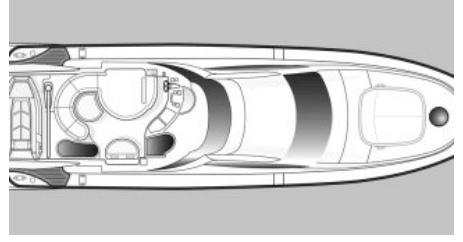

[More photos](#)

ENQUIRE NOW

+44 20 45 773 007
+1 646 905 0707
+33 749 41 21 53
+971 555 129 065

info@yachthunter.com
yachthunter.com

Scan the QR code for more information