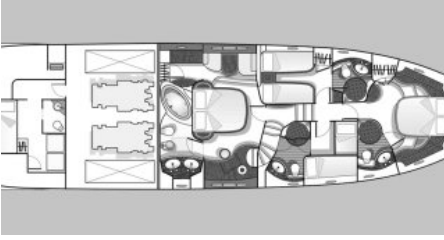

[More photos](#)

ENQUIRE NOW

+44 20 45 773 007
+1 646 905 0707
+33 749 41 21 53
+971 555 129 065

info@yachthunter.com
yachthunter.com

Scan the QR code for more information