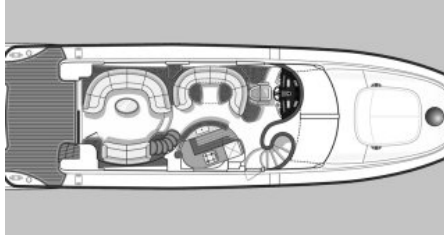

[More photos](#)

ENQUIRE NOW

+44 20 45 773 007
+1 646 905 0707
+33 749 41 21 53
+971 555 129 065

info@yachthunter.com
yachthunter.com

Scan the QR code for more information