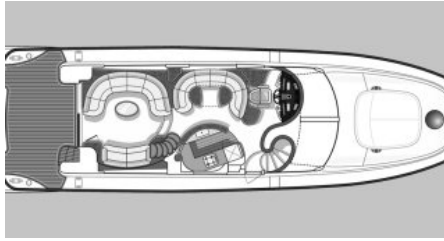

CHARTER DESTINATIONS
South & Central America

GUESTS
8

YACHT TYPE
Motor

SPECIFICATION

DIMENSIONS

LENGTH
21,6m.
BEAM
5,4m.
DRAFT
1,5m.

CONFIGURATION

DOUBLE
2
TWIN
2

SPEED

CRUISING SPEED
24,0 knots
MAXIMUM SPEED
33,0 knots

AMENITIES

Air Conditioning, WiFi

TENDERS & TOYS

- Avon 320 jet tender (100HP) - Waterskis (3 pairs) - Wakeboard (1) - Snorkeling Equipment (8) - Harpoons (4) - Fishing Rods (5)