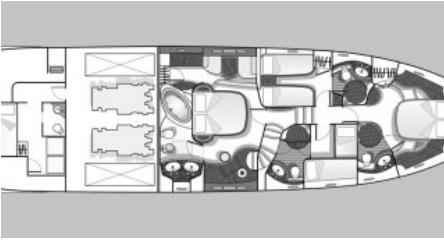

CHARTER DESTINATIONS
South & Central America

GUESTS
8

YACHT TYPE
Motor

SPECIFICATION

DIMENSIONS

LENGTH
21,6m.
BEAM
5,4m.
DRAFT
1,5m.

CONFIGURATION

DOUBLE
2
TWIN
2

SPEED

CRUISING SPEED
24,0 knots
MAXIMUM SPEED
33,0 knots

AMENITIES

Air Conditioning, WiFi

TENDERS & TOYS

- Avon 320 jet tender (100HP) - Waterskis (3 pairs) - Wakeboard (1) - Snorkeling Equipment (8) - Harpoons (4) - Fishing Rods (5)