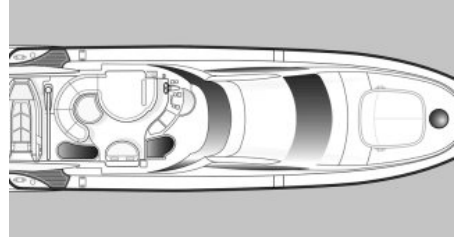

CHARTER DESTINATIONS
South & Central America

GUESTS
8

YACHT TYPE
Motor

SPECIFICATION

DIMENSIONS

LENGTH
21,6m.
BEAM
5,4m.
DRAFT
1,5m.

CONFIGURATION

DOUBLE
2
TWIN
2

SPEED

CRUISING SPEED
24,0 knots
MAXIMUM SPEED
33,0 knots

AMENITIES

Air Conditioning, WiFi

TENDERS & TOYS

- Avon 320 jet tender (100HP) - Waterskis (3 pairs) - Wakeboard (1) - Snorkeling Equipment (8) - Harpoons (4) - Fishing Rods (5)