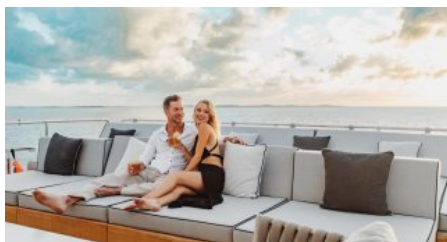

**SPEED**

CRUISING SPEED  
10,0 knots  
MAXIMUM SPEED  
18,0 knots

**AMENITIES**

Air Conditioning, Jacuzzi, Stabilisers at anchor, Stabilisers underway, WiFi

**TENDERS & TOYS**

2014 32ft Intrepid tow tender 2014 4.4m Williams Tender eFoil - New! 2 x Jetskis - Seadoo Spark (two person) 2 x Seabobs (brand new) 2 x Stand Up Paddle Board Variety of inflatable tubes 2 x Wake Board Snorkeling gear 2 x waterskis Kneeboard Aquabanas Swimming Pool BBQ Beach Set Up with Cabana Children's items on board: Graco Pack and Play with mattress topper Bumbo Multi Seat