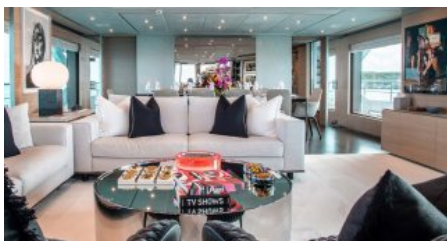

**SPEED**

CRUISING SPEED  
10,0 knots  
MAXIMUM SPEED  
18,0 knots

**AMENITIES**

Air Conditioning, Jacuzzi, Stabilisers at anchor, Stabilisers underway, WiFi

**TENDERS & TOYS**

2014 32ft Intrepid tow tender 2014 4.4m Williams Tender eFoil - New! 2 x Jetskis - Seadoo Spark (two person) 2 x Seabobs (brand new) 2 x Stand Up Paddle Board Variety of inflatable tubes 2 x Wake Board Snorkeling gear 2 x waterskis Kneeboard Aquabanas Swimming Pool BBQ Beach Set Up with Cabana Children's items on board: Graco Pack and Play with mattress topper Bumbo Multi Seat