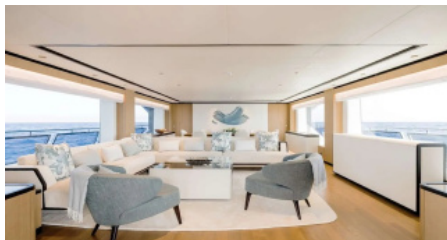

[More photos](#)

ENQUIRE NOW

+44 20 45 773 007
+33 749 41 21 53
+971 555 129 065
info@yachthunter.com
yachthunter.com

Scan the QR code for more information