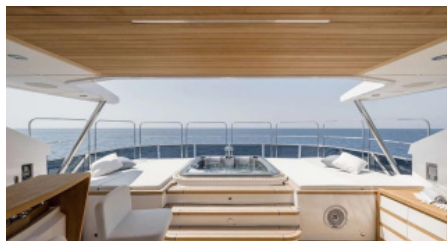

MASTER
1
DOUBLE
2
TWIN
2

SPEED

CRUISING SPEED
12,0 knots

AMENITIES

..... [Read more](#)

TOYS

[Read more](#)

[More photos](#)