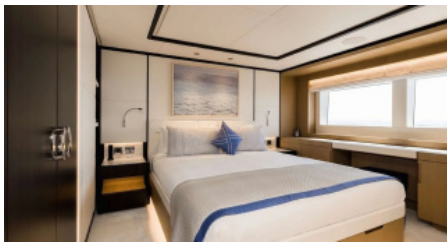

MASTER
1
DOUBLE
2
TWIN
2

SPEED

CRUISING SPEED
12,0 knots

AMENITIES

..... [Read more](#)

TOYS

[Read more](#)

[More photos](#)