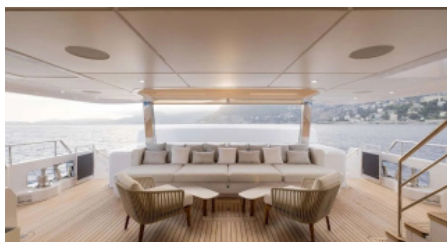

[More photos](#)

ENQUIRE NOW

+44 20 45 773 007
+33 749 41 21 53
+971 555 129 065
info@yachthunter.com
yachthunter.com

Scan the QR code for more information