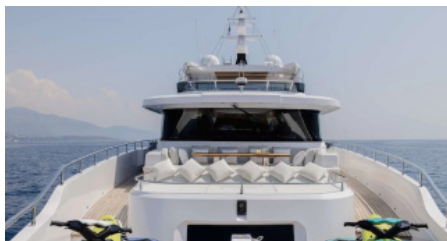

[More photos](#)

ENQUIRE NOW

+44 20 45 773 007
+33 749 41 21 53
+971 555 129 065
info@yachthunter.com
yachthunter.com

Scan the QR code for more information