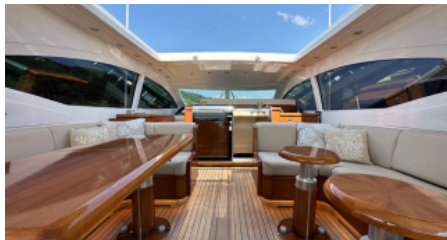

[More photos](#)

ENQUIRE NOW

+44 20 45 773 007
+33 749 41 21 53
+971 555 129 065
info@yachthunter.com
yachthunter.com

Scan the QR code for more information