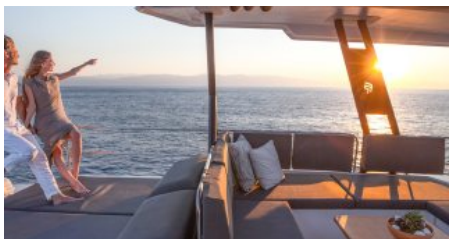

[More photos](#)

ENQUIRE NOW

+44 20 45 773 007
+33 749 41 21 53
+971 555 129 065
info@yachthunter.com
yachthunter.com

Scan the QR code for more information