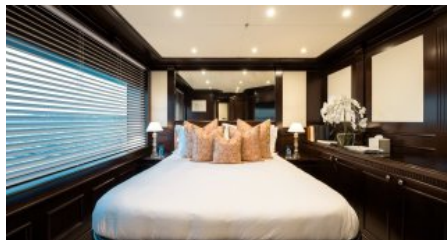

[More photos](#)

ENQUIRE NOW

+44 20 45 773 007
+1 646 905 0707
+33 749 41 21 53
+971 555 129 065

info@yachthunter.com
yachthunter.com

Scan the QR code for more information