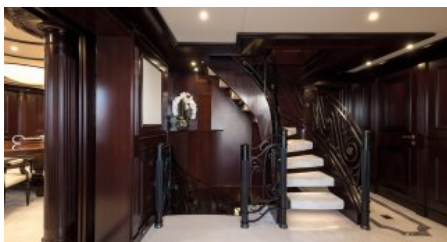

[More photos](#)

ENQUIRE NOW

+44 20 45 773 007
+1 646 905 0707
+33 749 41 21 53
+971 555 129 065

info@yachthunter.com
yachthunter.com

Scan the QR code for more information