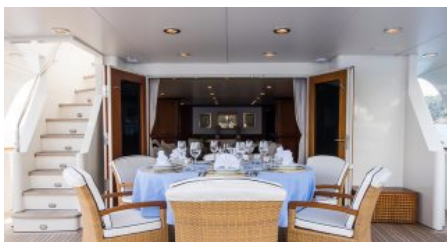

[More photos](#)

ENQUIRE NOW

+44 20 45 773 007
+1 646 905 0707
+33 749 41 21 53
+971 555 129 065

info@yachthunter.com
yachthunter.com

Scan the QR code for more information