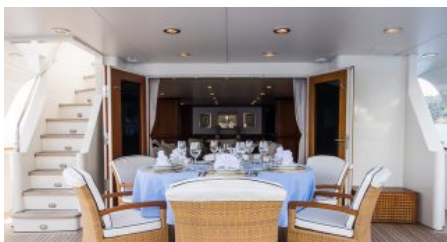

Air Conditioning, Stabilisers at anchor, Stabilisers underway, WiFi

**TENDERS & TOYS**

10m Sea Water Phantom chase tender with 2 x 250hp engine 4.5m Novamarine tender with 40hp engine 2 x water scooters 4 x inflatable stand up paddleboards 2 x inflatable kayaks 1 x Nautibuoy (1m x 2m) Waterskis, wakeboards &amp; toys