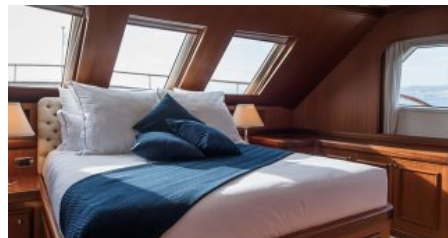

[More photos](#)

ENQUIRE NOW

+44 20 45 773 007
+1 646 905 0707
+33 749 41 21 53
+971 555 129 065

info@yachthunter.com
yachthunter.com

Scan the QR code for more information