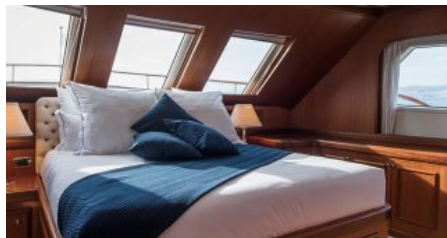

[More photos](#)

ENQUIRE NOW

+44 20 45 773 007
+1 646 905 0707
+33 749 41 21 53
+971 58 916 7360

info@yachthunter.com
yachthunter.com

Scan the QR code for more information