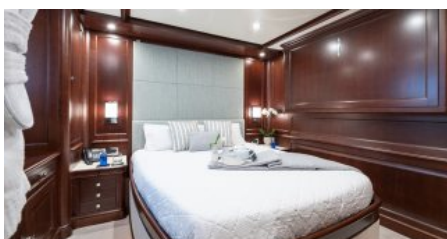

[More photos](#)

ENQUIRE NOW

+44 20 45 773 007
+1 646 905 0707
+33 749 41 21 53
info@yachthunter.com
yachthunter.com

Scan the QR code for more information