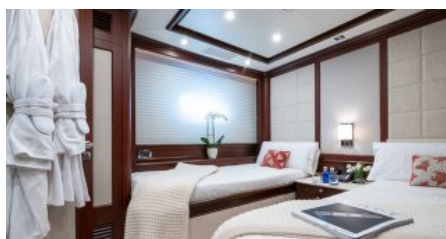

[More photos](#)

ENQUIRE NOW

+44 20 45 773 007
+1 646 905 0707
+33 749 41 21 53
info@yachthunter.com
yachthunter.com

Scan the QR code for more information