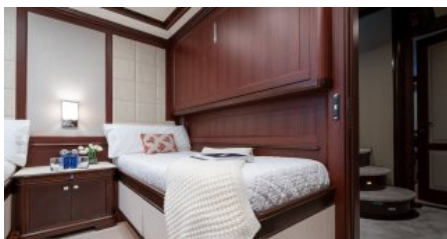

[More photos](#)

ENQUIRE NOW

+44 20 45 773 007
+1 646 905 0707
+33 749 41 21 53
+971 58 916 7360

info@yachthunter.com
yachthunter.com

Scan the QR code for more information