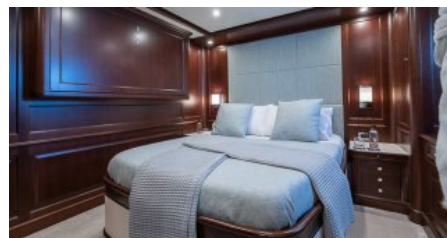

[More photos](#)

ENQUIRE NOW

+44 20 45 773 007
+1 646 905 0707
+33 749 41 21 53
info@yachthunter.com
yachthunter.com

Scan the QR code for more information