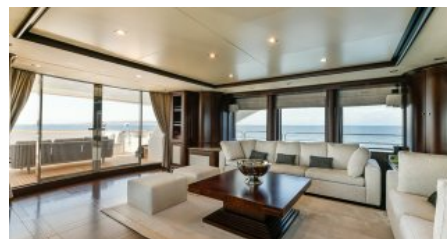

Air Conditioning, Jacuzzi, Gym, Stabilisers at anchor, Stabilisers underway, WiFi

TENDERS & TOYS

Tenders: • 1 x 5.80m Medline tow tender Toys: • 2 x Yamaha EXR 2019 Jetskis (107 HP) • 2 x Seabob • Waterskis and wakeboard • Range of snorkelling equipment • Various inflatable and towable toys • Inflatable jellyfish protection pool