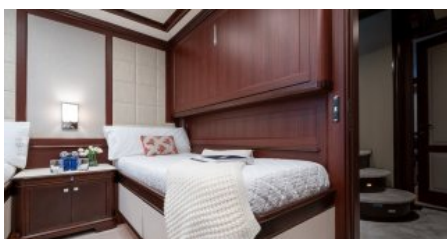

[More photos](#)

ENQUIRE NOW

+44 20 45 773 007
+1 646 905 0707
+33 749 41 21 53
info@yachthunter.com
yachthunter.com

Scan the QR code for more information