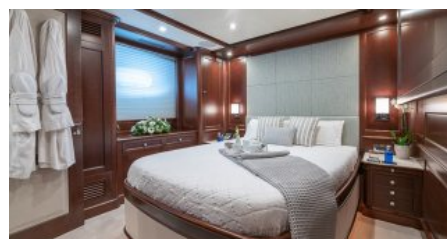

[More photos](#)

ENQUIRE NOW

+44 20 45 773 007
+1 646 905 0707
+33 749 41 21 53
info@yachthunter.com
yachthunter.com

Scan the QR code for more information