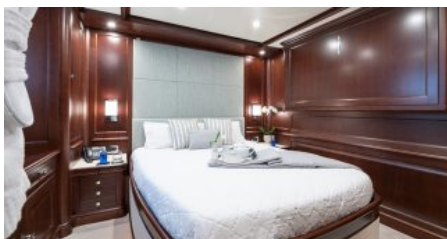

[More photos](#)

ENQUIRE NOW

+44 20 45 773 007
+1 646 905 0707
+33 749 41 21 53
+971 58 916 7360

info@yachthunter.com
yachthunter.com

Scan the QR code for more information