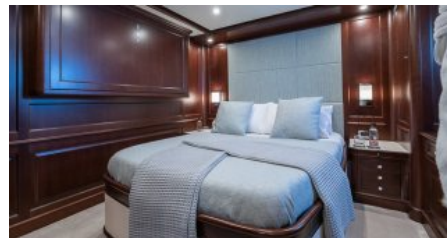

[More photos](#)

ENQUIRE NOW

+44 20 45 773 007
+1 646 905 0707
+33 749 41 21 53
+971 58 916 7360

info@yachthunter.com
yachthunter.com

Scan the QR code for more information