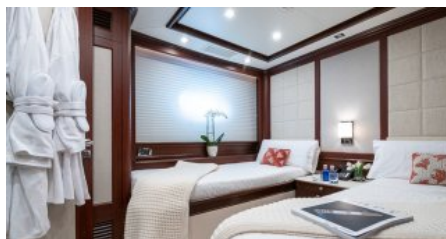

Air Conditioning, Jacuzzi, Gym, Stabilisers at anchor, Stabilisers underway, WiFi

**TENDERS & TOYS**

Tenders: • 1 x 5.80m Medline tow tender Toys: • 2 x Yamaha EXR 2019 Jetskis (107 HP) • 2 x Seabob • Waterskis and wakeboard • Range of snorkelling equipment • Various inflatable and towable toys • Inflatable jellyfish protection pool