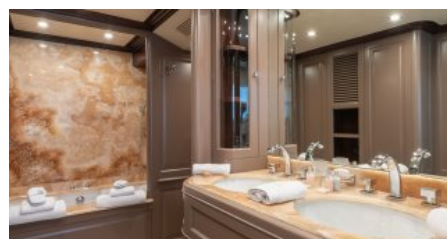

Air Conditioning, Jacuzzi, Gym, Stabilisers at anchor, Stabilisers underway, WiFi

TENDERS & TOYS

Tenders: • 1 x 5.80m Medline tow tender Toys: • 2 x Yamaha EXR 2019 Jetskis (107 HP) • 2 x Seabob • Waterskis and wakeboard • Range of snorkelling equipment • Various inflatable and towable toys • Inflatable jellyfish protection pool