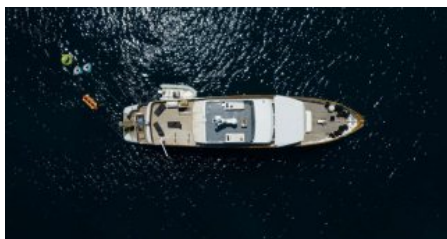

CHARTER DESTINATIONS
Mediterranean

GUESTS
13

YACHT TYPE
Motor

SPECIFICATION

DIMENSIONS

LENGTH
30,0m.
BEAM
6,3m.
DRAFT
2,1m.

SPEED

CRUISING SPEED
12,0 knots