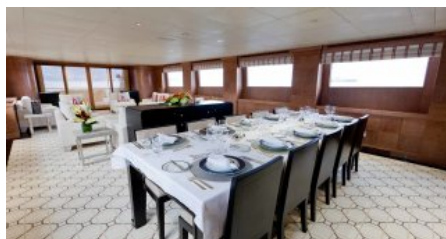

[More photos](#)

ENQUIRE NOW

+44 20 45 773 007
+1 646 905 0707
+33 749 41 21 53
+971 58 916 7360

info@yachthunter.com
yachthunter.com

Scan the QR code for more information