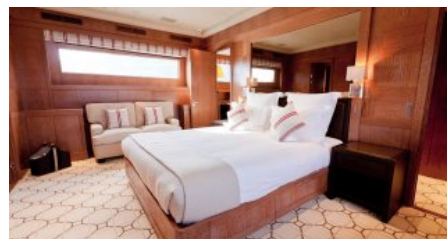

[More photos](#)

ENQUIRE NOW

+44 20 45 773 007
+1 646 905 0707
+33 749 41 21 53
+971 58 916 7360

info@yachthunter.com
yachthunter.com

Scan the QR code for more information