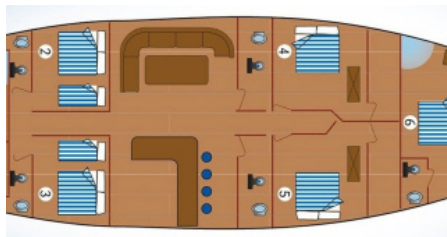

[More photos](#)

ENQUIRE NOW

+44 20 45 773 007
+33 749 41 21 53
+971 555 129 065
info@yachthunter.com
yachthunter.com

Scan the QR code for more information