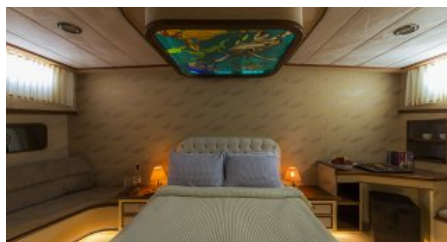

[More photos](#)

ENQUIRE NOW

+44 20 45 773 007
+33 749 41 21 53
+971 555 129 065
info@yachthunter.com
yachthunter.com

Scan the QR code for more information