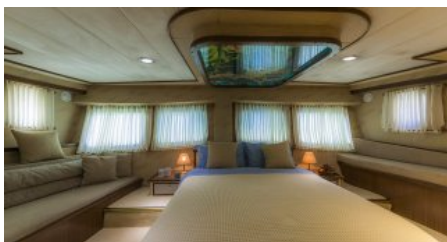

[More photos](#)

ENQUIRE NOW

+44 20 45 773 007
+33 749 41 21 53
+971 555 129 065
info@yachthunter.com
yachthunter.com

Scan the QR code for more information