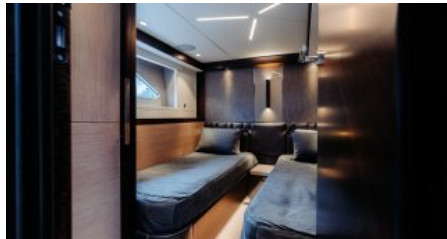

[More photos](#)

ENQUIRE NOW

+44 20 45 773 007
+33 749 41 21 53
+971 555 129 065
info@yachthunter.com
yachthunter.com

Scan the QR code for more information