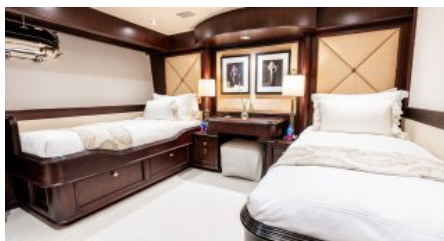

[More photos](#)

ENQUIRE NOW

+44 20 45 773 007
+33 749 41 21 53
+971 555 129 065
info@yachthunter.com
yachthunter.com

Scan the QR code for more information