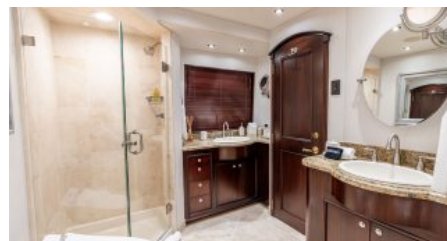

[More photos](#)

ENQUIRE NOW

+44 20 45 773 007
+33 749 41 21 53
+971 555 129 065
info@yachthunter.com
yachthunter.com

Scan the QR code for more information