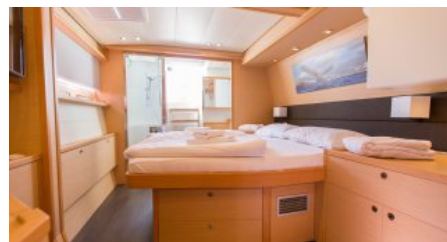

[More photos](#)

ENQUIRE NOW

+44 20 45 773 007
+1 646 905 0707
+33 749 41 21 53
+971 58 916 7360

info@yachthunter.com
yachthunter.com

Scan the QR code for more information