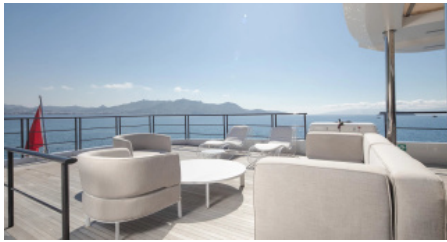

[More photos](#)

ENQUIRE NOW

+44 20 45 773 007
+33 749 41 21 53
+971 555 129 065
info@yachthunter.com
yachthunter.com

Scan the QR code for more information