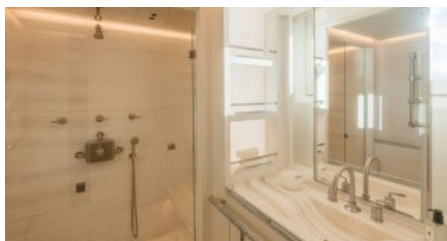

[More photos](#)

ENQUIRE NOW

+44 20 45 773 007
+33 749 41 21 53
+971 555 129 065
info@yachthunter.com
yachthunter.com

Scan the QR code for more information