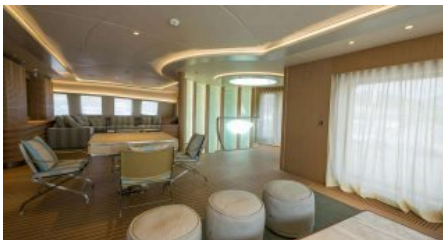

LENGTH
107m./(349'5")

CREW
32

SPEED

CRUISING SPEED
15,0 knots

BUILDER
Olympic Yacht Services

GUESTS
36

YACHT TYPE
Motor

[More photos](#)