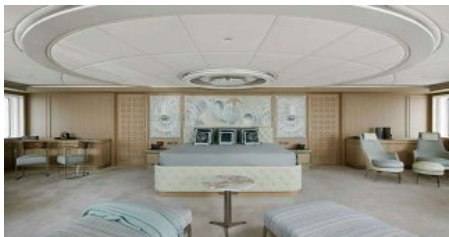

LENGTH
107m./(349'5")

CREW
32

SPEED

CRUISING SPEED
15,0 knots

BUILDER
Olympic Yacht Services

GUESTS
36

YACHT TYPE
Motor

[More photos](#)