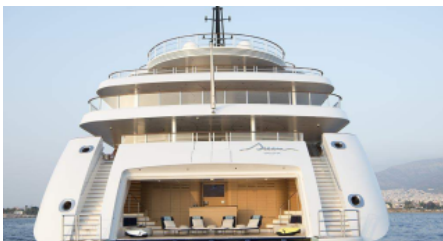

Yacht Name:

DREAM

PRICE FROM
€ 2 000 000 PER WEEK

YEAR BUILT
1997

CABINS
22

SPECIFICATION

DIMENSIONS

LENGTH
106,5m.
BEAM
15,8m.
DRAFT
4,5m.

LENGTH
107m./(349'5")

CREW
32

SPEED

CRUISING SPEED
15,0 knots

BUILDER
Olympic Yacht Services

GUESTS
36

YACHT TYPE
Motor

[More photos](#)