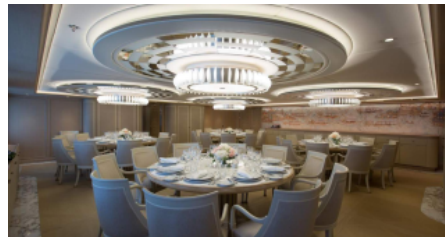

LENGTH
107m./(349'5")

CREW
32

SPEED

CRUISING SPEED
15,0 knots

BUILDER
Olympic Yacht Services

GUESTS
36

YACHT TYPE
Motor

[More photos](#)