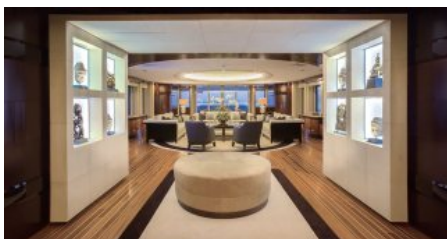

SPEED

CRUISING SPEED
14,0 knots
MAXIMUM SPEED
16,0 knots

AMENITIES

Air Conditioning, Gym, Jacuzzi, At-Anchor Stabilizers, Stabilizers Underway, Wi-Fi

TOYS

Waterskis; Water-Ski; Water-Skis; Waterski Adult; Water Ski, Wake Board; Wake Boards; Wakeskate; Wakeboard