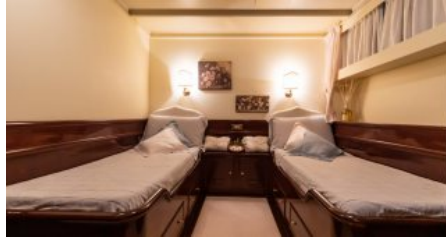

[More photos](#)

ENQUIRE NOW

+44 20 45 773 007
+1 646 905 0707
+33 749 41 21 53
+971 58 916 7360

info@yachthunter.com
yachthunter.com

Scan the QR code for more information