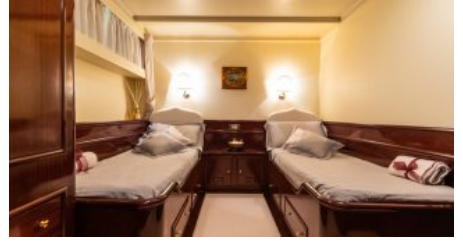

[More photos](#)

ENQUIRE NOW

+44 20 45 773 007
+1 646 905 0707
+33 749 41 21 53
+971 58 916 7360

info@yachthunter.com
yachthunter.com

Scan the QR code for more information