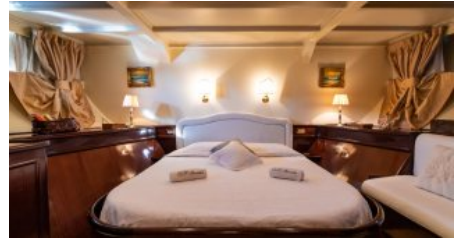

[More photos](#)

ENQUIRE NOW

+44 20 45 773 007
+1 646 905 0707
+33 749 41 21 53
+971 58 916 7360

info@yachthunter.com
yachthunter.com

Scan the QR code for more information