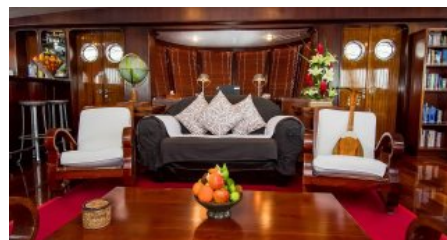

[More photos](#)

ENQUIRE NOW

+44 20 45 773 007
+1 646 905 0707
+33 749 41 21 53
+971 58 916 7360

info@yachthunter.com
yachthunter.com

Scan the QR code for more information