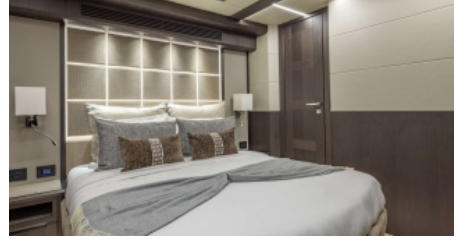

[More photos](#)

ENQUIRE NOW

+44 20 45 773 007
+33 749 41 21 53
+971 555 129 065
info@yachthunter.com
yachthunter.com

Scan the QR code for more information