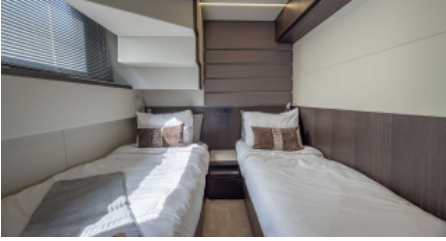

[More photos](#)

ENQUIRE NOW

+44 20 45 773 007
+33 749 41 21 53
+971 555 129 065
info@yachthunter.com
yachthunter.com

Scan the QR code for more information