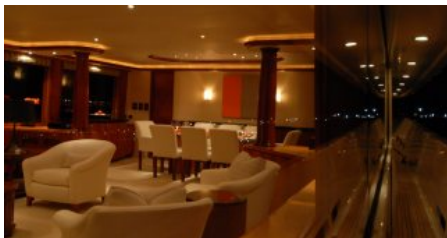

**SPEED**

CRUISING SPEED  
**20,0 knots**  
MAXIMUM SPEED  
**25,0 knots**

**AMENITIES**

Air Conditioning, Jacuzzi, Gym, At-Anchor Stabilizers, Stabilizers Underway, Wi-Fi

[More photos](#)

ENQUIRE NOW

+44 20 45 773 007  
+1 646 905 0707  
+33 749 41 21 53  
+971 555 129 065