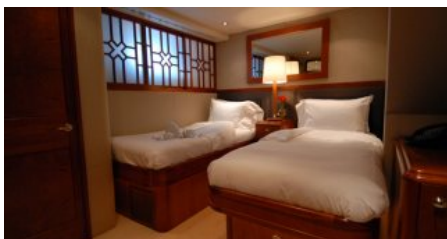

[More photos](#)

ENQUIRE NOW

+44 20 45 773 007
+1 646 905 0707
+33 749 41 21 53
+971 555 129 065

info@yachthunter.com
yachthunter.com

Scan the QR code for more information