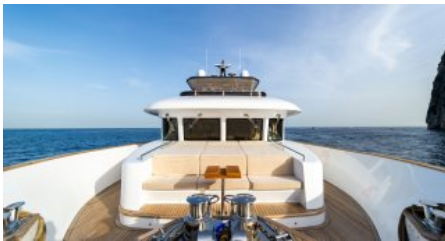

[More photos](#)

ENQUIRE NOW

+44 20 45 773 007
+1 646 905 0707
+33 749 41 21 53
+971 555 129 065

info@yachthunter.com
yachthunter.com

Scan the QR code for more information