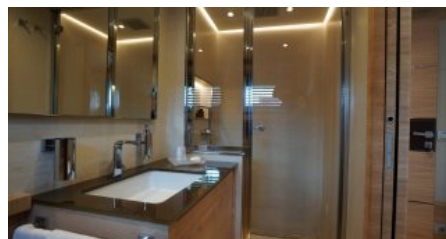

Air Conditioning, Gym, At-Anchor Stabilizers, Stabilizers Underway, Wheelchair Accessible, Wi-Fi

[More photos](#)

ENQUIRE NOW

+44 20 45 773 007
+1 646 905 0707
+33 749 41 21 53
+971 555 129 065

info@yachthunter.com
yachthunter.com