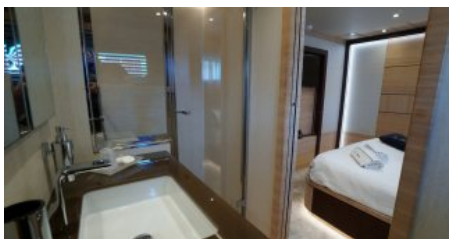

[More photos](#)

ENQUIRE NOW

+44 20 45 773 007
+1 646 905 0707
+33 749 41 21 53
+971 555 129 065

info@yachthunter.com
yachthunter.com

Scan the QR code for more information