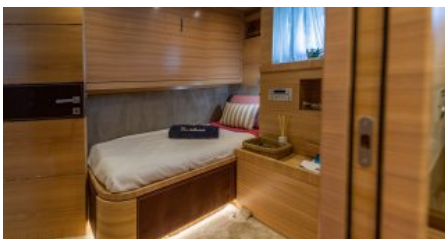

[More photos](#)

ENQUIRE NOW

+44 20 45 773 007
+1 646 905 0707
+33 749 41 21 53
+971 555 129 065

info@yachthunter.com
yachthunter.com

Scan the QR code for more information