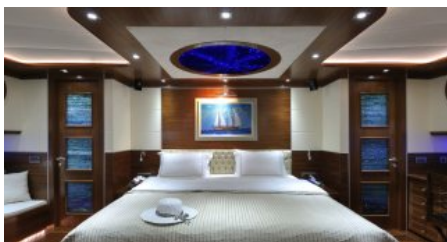

[More photos](#)

ENQUIRE NOW

+44 20 45 773 007
+33 749 41 21 53
+971 555 129 065
info@yachthunter.com
yachthunter.com

Scan the QR code for more information