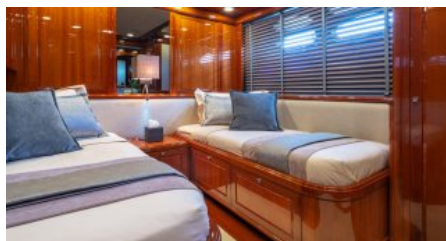

[More photos](#)

ENQUIRE NOW

+44 20 45 773 007
+1 646 905 0707
+33 749 41 21 53
+971 58 916 7360
info@yachthunter.com
yachthunter.com

Scan the QR code for more information