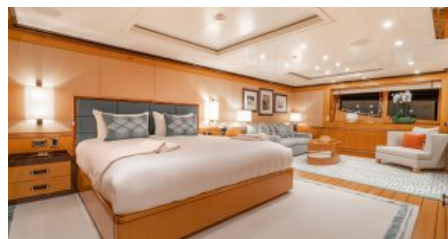

2024 Whitmarsh 7.25M Guest Tender Limo with beachlander bow 2 x 2023 Sea-Doo RXP-X-RS 300 jet ski 4 x Seabobs FS5 1 Lift eFoil 1 2024 Fliteboard eFoil 1 2024 electric Ravik 3 surfboard Funair floating stern platform with docks for jet skis and water toys. 4 x towable toys 4 x kayaks 2 x stand up paddle board 3 x wakeboards Waterskis 4x diving equipment 10 x snorkel equipment Fishing equipment Beach lounging equipment