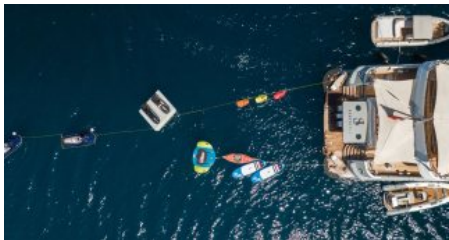

CREW
13

YACHT TYPE
Motor

SPECIFICATION

DIMENSIONS

LENGTH
55,0m.
BEAM
9,0m.
DRAFT
3,4m.

SPEED

CRUISING SPEED
13,0 knots

TENDERS & TOYS

2024 Whitmarsh 7.25M Guest Tender Limo with beachlander bow 2 x 2023 Sea-Doo RXP-X-RS 300 jet ski 4 x Seabobs FS5 1 Lift eFoil 1 2024 Fliteboard eFoil 1 2024 electric Ravik 3 surfboard Funair floating stern platform with docks for jet skis and water toys. 4 x towable toys 4 x kayaks 2 x stand up paddle board 3 x wakeboards Waterskis 4x diving equipment 10 x snorkel equipment Fishing equipment Beach lounging equipment